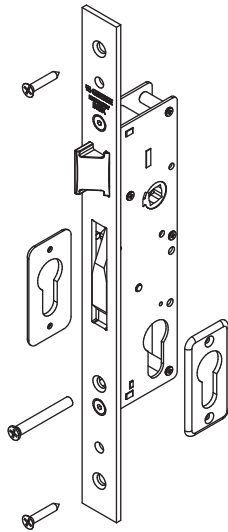

GIESSE LOCKS FOR ALUMINIUM DOORS

SINGLE DOOR LOCK WITH ROTATING LATCH AND TIPPING DEAD BOLT

Code	Backset	Frontplate
04613	mm 25	mm 22
04614	mm 30	mm 22
04615	mm 35	mm 22
04619	mm 25	mm 24
04620	mm 30	mm 24
04621	mm 35	mm 24

SINGLE DOOR LOCK WITH ADJUSTABLE ROLLER AND TIPPING DEAD BOLT

Code	Backset	Frontplate
04616	mm 25	mm 22
04617	mm 30	mm 22
04618	mm 35	mm 22
04622	mm 25	mm 24
04623	mm 30	mm 24
04624	mm 35	mm 24

GIESSE DOOR LOCKS

Multi Point Locks for Eurogroove

MULTI POINT LOCK FOR EUROGROOVE WITH ROTATING LATCH AND TIPPING DEAD BOLT

Code	Backset	Frontplate
04627	mm 30	mm 22
04628	mm 35	mm 22

Example of configuration

- 04627000 Multi Lock Backset 30mm
- 04628000 Multi Lock Backset 35mm
- 04031000K Burglar-proof device FUTURA
- 02188000K Adjustable terminal FUTURA
- 01348000K Top Striker for Terminal
- 02183000 Floor Threshold Bushing

European half cylinders

CODE	COMMERCIAL DIMENSIONS	L	A	B
07686	31/10	41	31	10

European full cylinders with thumbturn

CODE	COMMERCIAL DIMENSIONS	L	A	B
04633	41/51	92	41	51
04634	31/31	62	31	31
04636	61/31	92	61	31
04637	31/61	92	31	61