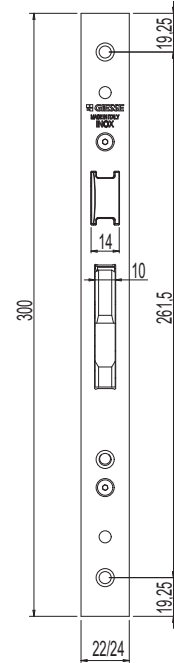

GIESSE LOCKS FOR ALUMINIUM DOORS

SINGLE DOOR LOCK WITH ROTATING LATCH AND TIPPING DEAD BOLT

Code	Backset	Frontplate
04613	mm 25	mm 22
04614	mm 30	mm 22
04615	mm 35	mm 22
04619	mm 25	mm 24
04620	mm 30	mm 24
04621	mm 35	mm 24

SINGLE DOOR LOCK WITH ADJUSTABLE ROLLER AND TIPPING DEAD BOLT

Code	Backset	Frontplate
04616	mm 25	mm 22
04617	mm 30	mm 22
04618	mm 35	mm 22
04622	mm 25	mm 24
04623	mm 30	mm 24
04624	mm 35	mm 24

GIESSE DOOR LOCKS

Multi Point Locks for Eurogroove

MULTI POINT LOCK FOR EUROGROOVE WITH ROTATING LATCH AND TIPPING DEAD BOLT

Code	Backset	Frontplate
04627	mm 30	mm 22
04628	mm 35	mm 22

Example of configuration

- 04627000 Multi Lock Backset 30mm
- 04628000 Multi Lock Backset 35mm
- 04031000K Burglar-proof device FUTURA
- 02188000K Adjustable terminal FUTURA
- 01348000K Top Striker for Terminal
- 02183000 Floor Threshold Bushing

European half cylinders

CODE	COMMERCIAL DIMENSIONS	L	A	B
07686	31/10	41	31	10

European full cylinders with thumbturn

CODE	COMMERCIAL DIMENSIONS	L	A	B
04633	41/51	92	41	51
04634	31/31	62	31	31
04636	61/31	92	61	31
04637	31/61	92	31	61