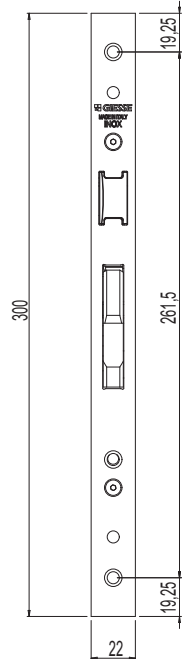

GIESSE LOCKS FOR ALUMINIUM DOORS

SINGLE DOOR LOCK WITH ROTATING LATCH AND TIPPING DEAD BOLT

Code	Backset	Frontplate
04613	mm 25	mm 22
04614	mm 30	mm 22
04615	mm 35	mm 22
04619	mm 25	mm 24
04620	mm 30	mm 24
04621	mm 35	mm 24

SINGLE DOOR LOCK WITH ADJUSTABLE ROLLER AND TIPPING DEAD BOLT

Code	Backset	Frontplate
04616	mm 25	mm 22
04617	mm 30	mm 22
04618	mm 35	mm 22
04622	mm 25	mm 24
04623	mm 30	mm 24
04624	mm 35	mm 24

GIESSE DOOR LOCKS

Multi Point Locks for Eurogroove

MULTI POINT LOCK FOR EUROGROOVE WITH ROTATING LATCH AND TIPPING DEAD BOLT

Code	Backset	Frontplate
04627	mm 30	mm 22
04628	mm 35	mm 22

Example of configuration

- 04627000 Multi Lock Backset 30mm
- 04628000 Multi Lock Backset 35mm
- 04031000K Burglar-proof device FUTURA
- 02188000K Adjustable terminal FUTURA
- 01348000K Top Striker for Terminal
- 02183000 Floor Threshold Bushing

European half cylinders

CODE	COMMERCIAL DIMENSIONS	L	A	B
07686	31/10	41	31	10

European full cylinders with thumbturn

CODE	COMMERCIAL DIMENSIONS	L	A	B
04633	41/51	92	41	51
04634	31/31	62	31	31
04636	61/31	92	61	31
04637	31/61	92	31	61