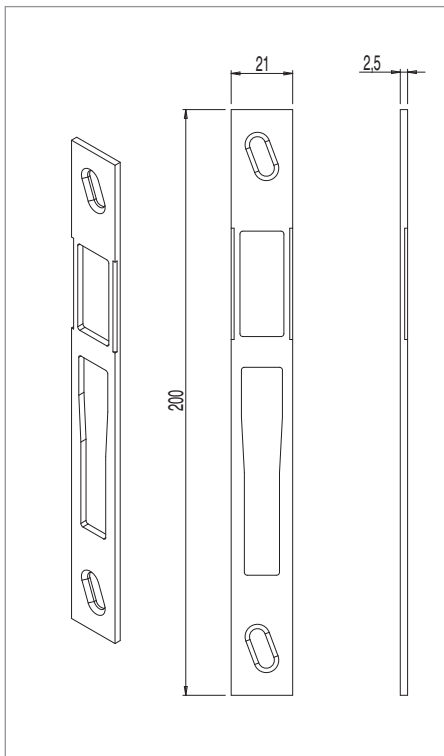

GIESSE DOOR LOCKS

Counterplates

04630
Counterplate for multipoint door locks for Eurogroove

04860
"U" shaped striker for single locks

04859
Flat strike plate for single lock

04639
Flat strike plate for single lock

04863
Under faceplate spacer

GIESSE DOOR LOCKS

Cylinders

European full cylinders

CODE	COMMERCIAL DIMENSIONS	L	A	B
07680	31/31	62	31	31
07681	37/27	64	37	27
07682	35/35	70	35	35
07683	41/31	72	41	31
07684	41/41	82	41	41
07685	51/31	82	51	31
07687	61/31	92	61	31
07688	41/51	92	41	51
07689	91/31	122	91	31

European half cylinders

CODE	COMMERCIAL DIMENSIONS	L	A	B
07686	31/10	41	31	10

European full cylinders with thumbturn

CODE	COMMERCIAL DIMENSIONS	L	A	B
04633	41/51	92	41	51
04634	31/31	62	31	31
04636	61/31	92	61	31
04637	31/61	92	31	61

European half cylinders with thumbturn

CODE	COMMERCIAL DIMENSIONS	L	A	B
04635	31/10	41	31	10

European full cylinder with large thumbturn

CODE	COMMERCIAL DIMENSIONS	L	A	B
04647	31/61	92	31	61

GIESSE **DOOR LOCKS**