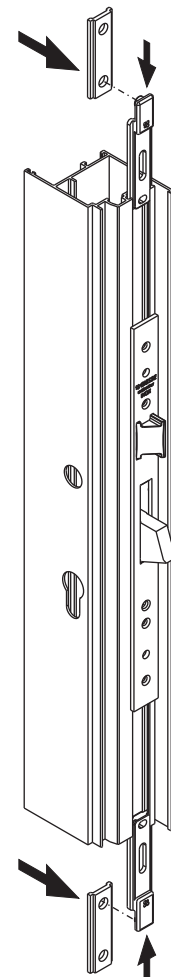

GIESSE LOCKS FOR ALUMINIUM DOORS

SINGLE DOOR LOCK WITH ROTATING LATCH AND TIPPING DEAD BOLT

Code	Backset	Frontplate
04613	mm 25	mm 22
04614	mm 30	mm 22
04615	mm 35	mm 22
04619	mm 25	mm 24
04620	mm 30	mm 24
04621	mm 35	mm 24

SINGLE DOOR LOCK WITH ADJUSTABLE ROLLER AND TIPPING DEAD BOLT

Code	Backset	Frontplate
04616	mm 25	mm 22
04617	mm 30	mm 22
04618	mm 35	mm 22
04622	mm 25	mm 24
04623	mm 30	mm 24
04624	mm 35	mm 24

GIESSE DOOR LOCKS

Multi Point Locks for Eurogroove

MULTI POINT LOCK FOR EUROGROOVE WITH ROTATING LATCH AND TIPPING DEAD BOLT

Code	Backset	Frontplate
04627	mm 30	mm 22
04628	mm 35	mm 22

Example of configuration

- 04627000 Multi Lock Backset 30mm
- 04628000 Multi Lock Backset 35mm
- 04031000K Burglar-proof device FUTURA
- 02188000K Adjustable terminal FUTURA
- 01348000K Top Striker for Terminal
- 02183000 Floor Threshold Bushing

European half cylinders

CODE	COMMERCIAL DIMENSIONS	L	A	B
07686	31/10	41	31	10

European full cylinders with thumbturn

CODE	COMMERCIAL DIMENSIONS	L	A	B
04633	41/51	92	41	51
04634	31/31	62	31	31
04636	61/31	92	61	31
04637	31/61	92	31	61