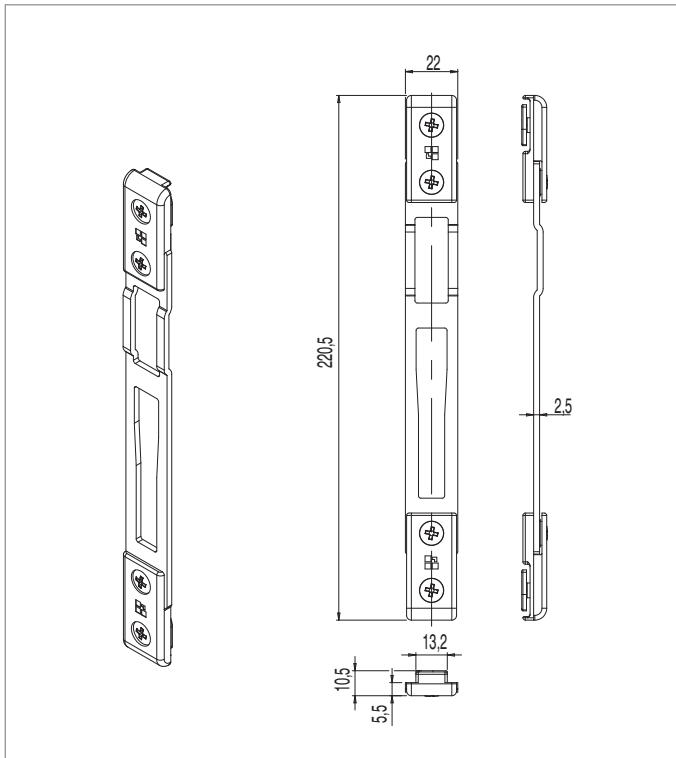

GIESSE DOOR LOCKS

Counterplates

04630
Counterplate for multipoint door locks for Eurogroove