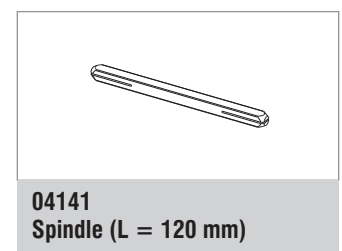

European half cylinders

CODE	COMMERCIAL DIMENSIONS	L	A	B
07686	31/10	41	31	10

European full cylinders with thumbturn

CODE	COMMERCIAL DIMENSIONS	L	A	B
04633	41/51	92	41	51
04634	31/31	62	31	31
04636	61/31	92	61	31
04637	31/61	92	31	61

European half cylinders with thumbturn

CODE	COMMERCIAL DIMENSIONS	L	A	B
04635	31/10	41	31	10

European full cylinder with large thumbturn

CODE	COMMERCIAL DIMENSIONS	L	A	B
04647	31/61	92	31	61

GIESSE **DOOR LOCKS**

Handles & Security Cover Handle Set

ALUMINIUM DOOR HANDLES

SECURITY COVER HANDLE SET

04133
Long cover handle

04210
Long cover handle w/o cylinder

COVER handle
(refer to Evo Design catalogue)

04130
COVER mechanism