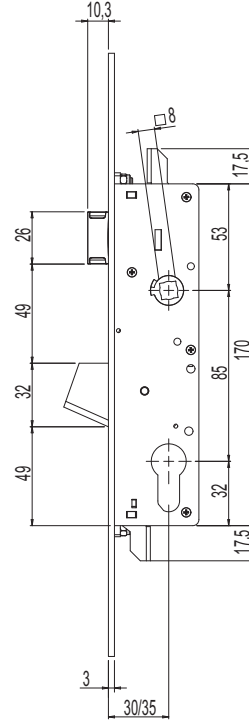

SINGLE DOOR LOCK WITH ADJUSTABLE ROLLER AND TIPPING DEAD BOLT

Code	Backset	Frontplate
04616	mm 25	mm 22
04617	mm 30	mm 22
04618	mm 35	mm 22
04622	mm 25	mm 24
04623	mm 30	mm 24
04624	mm 35	mm 24

GIESSE DOOR LOCKS

Multi Point Locks for Eurogroove

MULTI POINT LOCK FOR EUROGROOVE WITH ROTATING LATCH AND TIPPING DEAD BOLT

Code	Backset	Frontplate
04627	mm 30	mm 22
04628	mm 35	mm 22

Example of configuration

- 04627000 Multi Lock Backset 30mm
- 04628000 Multi Lock Backset 35mm
- 04031000K Burglar-proof device FUTURA
- 02188000K Adjustable terminal FUTURA
- 01348000K Top Striker for Terminal
- 02183000 Floor Threshold Bushing

European half cylinders

CODE	COMMERCIAL DIMENSIONS	L	A	B
07686	31/10	41	31	10

European full cylinders with thumbturn

CODE	COMMERCIAL DIMENSIONS	L	A	B
04633	41/51	92	41	51
04634	31/31	62	31	31
04636	61/31	92	61	31
04637	31/61	92	31	61

European half cylinders with thumbturn

CODE	COMMERCIAL DIMENSIONS	L	A	B
04635	31/10	41	31	10

European full cylinder with large thumbturn

CODE	COMMERCIAL DIMENSIONS	L	A	B
04647	31/61	92	31	61

GIESSE **DOOR LOCKS**