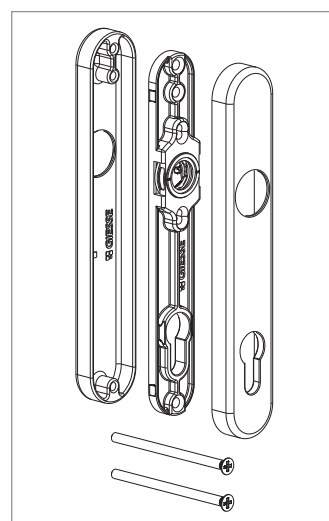

GIESSE LOCKS FOR ALUMINIUM DOORS

SINGLE DOOR LOCK WITH ROTATING LATCH AND TIPPING DEAD BOLT

Code	Backset	Frontplate
04613	mm 25	mm 22
04614	mm 30	mm 22
04615	mm 35	mm 22
04619	mm 25	mm 24
04620	mm 30	mm 24
04621	mm 35	mm 24

European half cylinders

CODE	COMMERCIAL DIMENSIONS	L	A	B
07686	31/10	41	31	10

European full cylinders with thumbturn

CODE	COMMERCIAL DIMENSIONS	L	A	B
04633	41/51	92	41	51
04634	31/31	62	31	31
04636	61/31	92	61	31
04637	31/61	92	31	61

European half cylinders with thumbturn

CODE	COMMERCIAL DIMENSIONS	L	A	B
04635	31/10	41	31	10

European full cylinder with large thumbturn

CODE	COMMERCIAL DIMENSIONS	L	A	B
04647	31/61	92	31	61

GIESSE **DOOR LOCKS**

Handles & Security Cover Handle Set

ALUMINIUM DOOR HANDLES

SECURITY COVER HANDLE SET

04133
Long cover handle

04210
Long cover handle w/o cylinder

COVER handle
(refer to Evo Design catalogue)

04130
COVER mechanism