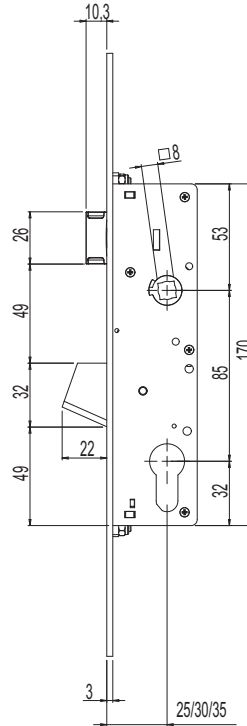

GIESSE LOCKS FOR ALUMINIUM DOORS

SINGLE DOOR LOCK WITH ROTATING LATCH AND TIPPING DEAD BOLT

Code	Backset	Frontplate
04613	mm 25	mm 22
04614	mm 30	mm 22
04615	mm 35	mm 22
04619	mm 25	mm 24
04620	mm 30	mm 24
04621	mm 35	mm 24

SINGLE DOOR LOCK WITH ADJUSTABLE ROLLER AND TIPPING DEAD BOLT

Code	Backset	Frontplate
04616	mm 25	mm 22
04617	mm 30	mm 22
04618	mm 35	mm 22
04622	mm 25	mm 24
04623	mm 30	mm 24
04624	mm 35	mm 24

GIESSE DOOR LOCKS

Multi Point Locks for Eurogroove

MULTI POINT LOCK FOR EUROGROOVE WITH ROTATING LATCH AND TIPPING DEAD BOLT

Code	Backset	Frontplate
04627	mm 30	mm 22
04628	mm 35	mm 22

Example of configuration

- 04627000 Multi Lock Backset 30mm
- 04628000 Multi Lock Backset 35mm
- 04031000K Burglar-proof device FUTURA
- 02188000K Adjustable terminal FUTURA
- 01348000K Top Striker for Terminal
- 02183000 Floor Threshold Bushing

European half cylinders

CODE	COMMERCIAL DIMENSIONS	L	A	B
07686	31/10	41	31	10

European full cylinders with thumbturn

CODE	COMMERCIAL DIMENSIONS	L	A	B
04633	41/51	92	41	51
04634	31/31	62	31	31
04636	61/31	92	61	31
04637	31/61	92	31	61