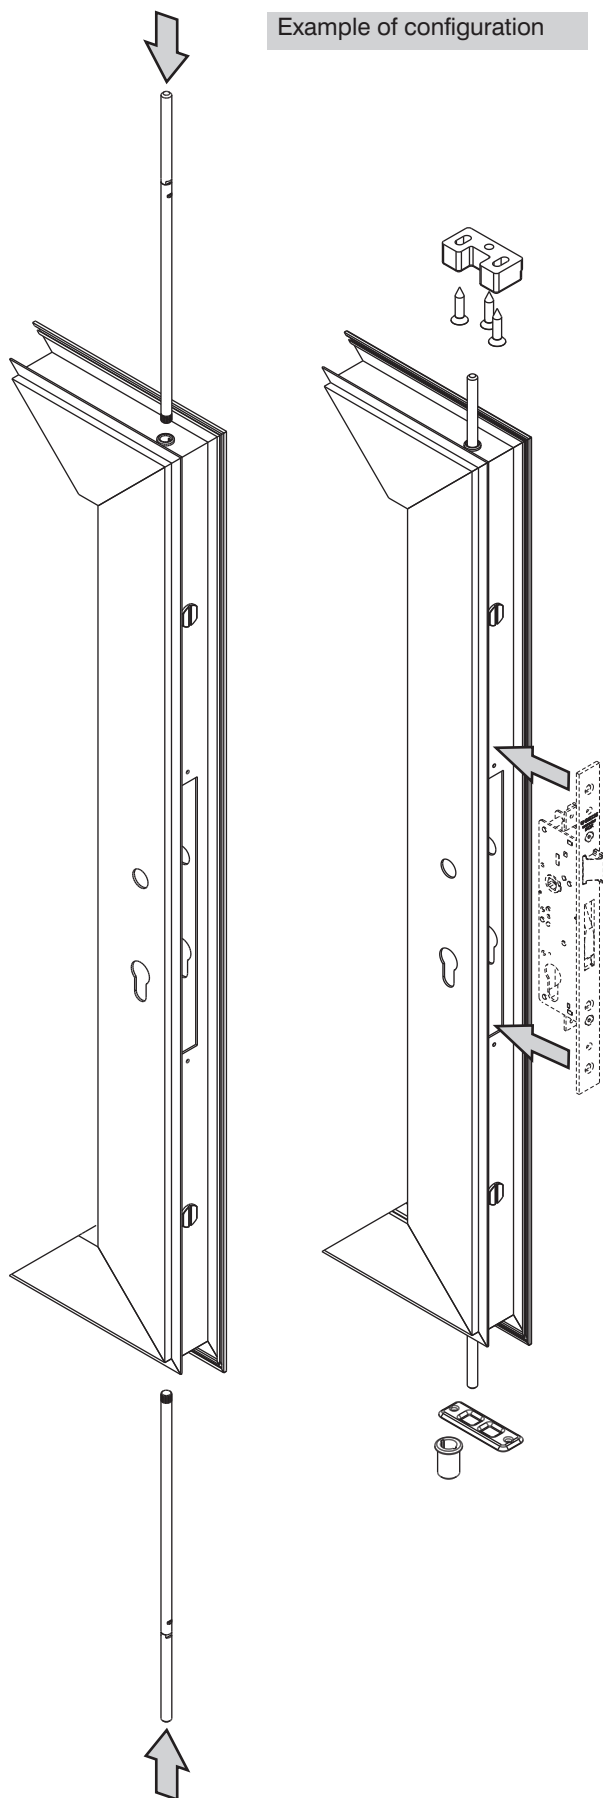

GIESSE DOOR LOCKS

Multi Point Locks for Eurogroove with kit rods

Example of configuration

04642 Internal kit rods	04643 Adapters

Example of configuration

- 04627000 Multi Lock Backset 30mm
- 04628000 Multi Lock Backset 35mm
- 04642000 Internal kit rods
- 04643000 Adapters
- 01325000 Bolt rod striker
- 02159000 Floor Threshold Bushing