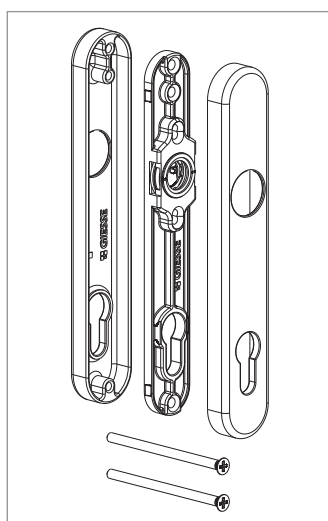

Multi Point Locks for Eurogroove

MULTI POINT LOCK FOR EUROGROOVE WITH ROTATING LATCH AND TIPPING DEAD BOLT

Code	Backset	Frontplate
04627	mm 30	mm 22
04628	mm 35	mm 22

Example of configuration

- 04627000 Multi Lock Backset 30mm
- 04628000 Multi Lock Backset 35mm
- 04031000K Burglar-proof device FUTURA
- 02188000K Adjustable terminal FUTURA
- 01348000K Top Striker for Terminal
- 02183000 Floor Threshold Bushing

European half cylinders

CODE	COMMERCIAL DIMENSIONS	L	A	B
07686	31/10	41	31	10

European full cylinders with thumbturn

CODE	COMMERCIAL DIMENSIONS	L	A	B
04633	41/51	92	41	51
04634	31/31	62	31	31
04636	61/31	92	61	31
04637	31/61	92	31	61

European half cylinders with thumbturn

CODE	COMMERCIAL DIMENSIONS	L	A	B
04635	31/10	41	31	10

European full cylinder with large thumbturn

CODE	COMMERCIAL DIMENSIONS	L	A	B
04647	31/61	92	31	61

GIESSE **DOOR LOCKS**

Handles & Security Cover Handle Set

ALUMINIUM DOOR HANDLES

SECURITY COVER HANDLE SET

04133
Long cover handle

04210
Long cover handle w/o cylinder

COVER handle
(refer to Evo Design catalogue)

04130
COVER mechanism