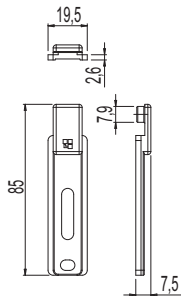

SINGLE DOOR LOCK WITH ADJUSTABLE ROLLER AND TIPPING DEAD BOLT

Code	Backset	Frontplate
04616	mm 25	mm 22
04617	mm 30	mm 22
04618	mm 35	mm 22
04622	mm 25	mm 24
04623	mm 30	mm 24
04624	mm 35	mm 24

GIESSE DOOR LOCKS

Multi Point Locks for Eurogroove

MULTI POINT LOCK FOR EUROGROOVE WITH ROTATING LATCH AND TIPPING DEAD BOLT

Code	Backset	Frontplate
04627	mm 30	mm 22
04628	mm 35	mm 22

Example of configuration

- 04627000 Multi Lock Backset 30mm
- 04628000 Multi Lock Backset 35mm
- 04031000K Burglar-proof device FUTURA
- 02188000K Adjustable terminal FUTURA
- 01348000K Top Striker for Terminal
- 02183000 Floor Threshold Bushing

European half cylinders

CODE	COMMERCIAL DIMENSIONS	L	A	B
07686	31/10	41	31	10

European full cylinders with thumbturn

CODE	COMMERCIAL DIMENSIONS	L	A	B
04633	41/51	92	41	51
04634	31/31	62	31	31
04636	61/31	92	61	31
04637	31/61	92	31	61

European half cylinders with thumbturn

CODE	COMMERCIAL DIMENSIONS	L	A	B
04635	31/10	41	31	10

European full cylinder with large thumbturn

CODE	COMMERCIAL DIMENSIONS	L	A	B
04647	31/61	92	31	61

GIESSE **DOOR LOCKS**