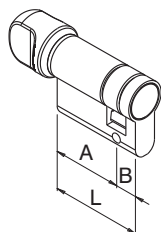

04863
Under faceplate spacer

GIESSE DOOR LOCKS

Cylinders

European full cylinders

CODE	COMMERCIAL DIMENSIONS	L	A	B
07680	31/31	62	31	31
07681	37/27	64	37	27
07682	35/35	70	35	35
07683	41/31	72	41	31
07684	41/41	82	41	41
07685	51/31	82	51	31
07687	61/31	92	61	31
07688	41/51	92	41	51
07689	91/31	122	91	31

European half cylinders

CODE	COMMERCIAL DIMENSIONS	L	A	B
07686	31/10	41	31	10

European full cylinders with thumbturn

CODE	COMMERCIAL DIMENSIONS	L	A	B
04633	41/51	92	41	51
04634	31/31	62	31	31
04636	61/31	92	61	31
04637	31/61	92	31	61

European half cylinders with thumbturn

CODE	COMMERCIAL DIMENSIONS	L	A	B
04635	31/10	41	31	10

European full cylinder with large thumbturn

CODE	COMMERCIAL DIMENSIONS	L	A	B
04647	31/61	92	31	61

GIESSE **DOOR LOCKS**