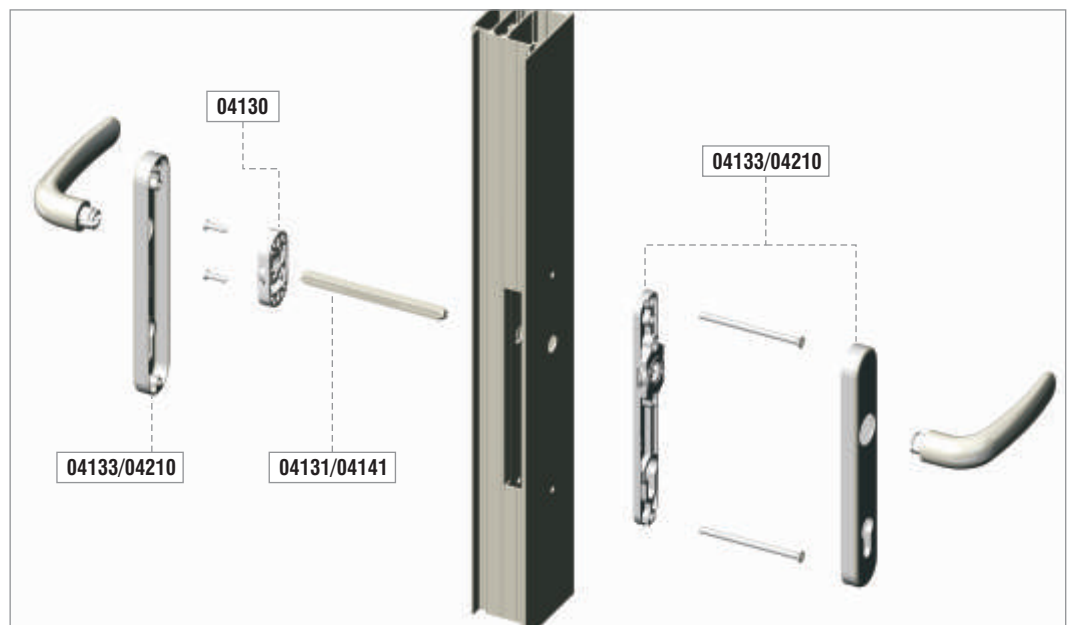

European half cylinders

CODE	COMMERCIAL DIMENSIONS	L	A	B
07686	31/10	41	31	10

European full cylinders with thumbturn

CODE	COMMERCIAL DIMENSIONS	L	A	B
04633	41/51	92	41	51
04634	31/31	62	31	31
04636	61/31	92	61	31
04637	31/61	92	31	61

European half cylinders with thumbturn

CODE	COMMERCIAL DIMENSIONS	L	A	B
04635	31/10	41	31	10

European full cylinder with large thumbturn

CODE	COMMERCIAL DIMENSIONS	L	A	B
04647	31/61	92	31	61

GIESSE **DOOR LOCKS**

Handles & Security Cover Handle Set

ALUMINIUM DOOR HANDLES

SECURITY COVER HANDLE SET

04133
Long cover handle

04210
Long cover handle w/o cylinder

COVER handle
(refer to Evo Design catalogue)

04130
COVER mechanism