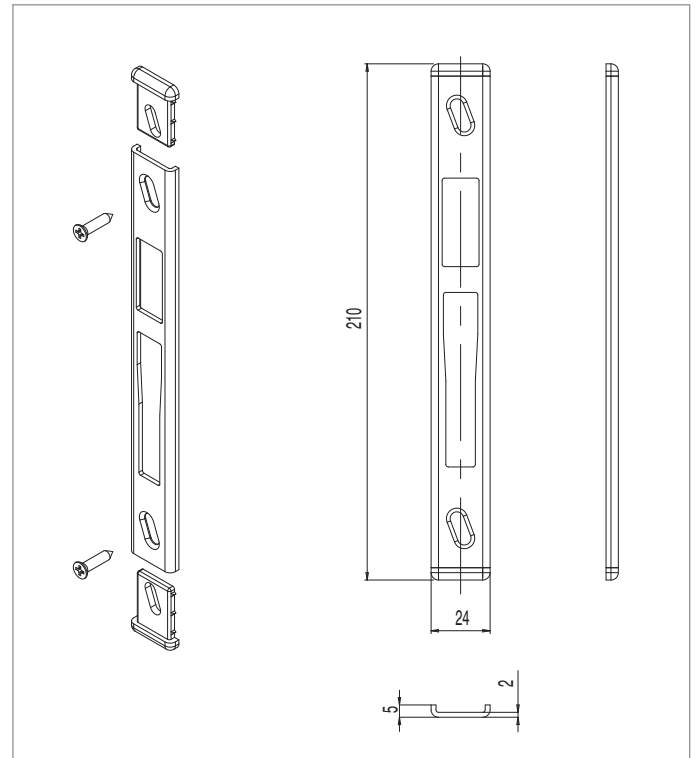

04860
"U" shaped striker for single locks