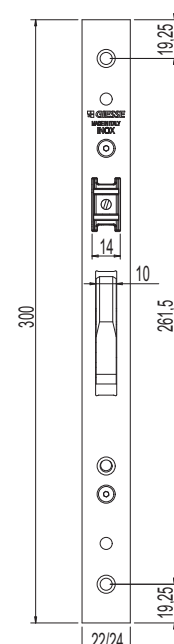

GIESSE LOCKS FOR ALUMINIUM DOORS

SINGLE DOOR LOCK WITH ROTATING LATCH AND TIPPING DEAD BOLT

Code	Backset	Frontplate
04613	mm 25	mm 22
04614	mm 30	mm 22
04615	mm 35	mm 22
04619	mm 25	mm 24
04620	mm 30	mm 24
04621	mm 35	mm 24

SINGLE DOOR LOCK WITH ADJUSTABLE ROLLER AND TIPPING DEAD BOLT

Code	Backset	Frontplate
04616	mm 25	mm 22
04617	mm 30	mm 22
04618	mm 35	mm 22
04622	mm 25	mm 24
04623	mm 30	mm 24
04624	mm 35	mm 24

GIESSE DOOR LOCKS

Multi Point Locks for Eurogroove

MULTI POINT LOCK FOR EUROGROOVE WITH ROTATING LATCH AND TIPPING DEAD BOLT

Code	Backset	Frontplate
04627	mm 30	mm 22
04628	mm 35	mm 22

Example of configuration

- 04627000 Multi Lock Backset 30mm
- 04628000 Multi Lock Backset 35mm
- 04031000K Burglar-proof device FUTURA
- 02188000K Adjustable terminal FUTURA
- 01348000K Top Striker for Terminal
- 02183000 Floor Threshold Bushing

European half cylinders

CODE	COMMERCIAL DIMENSIONS	L	A	B
07686	31/10	41	31	10

European full cylinders with thumbturn

CODE	COMMERCIAL DIMENSIONS	L	A	B
04633	41/51	92	41	51
04634	31/31	62	31	31
04636	61/31	92	61	31
04637	31/61	92	31	61