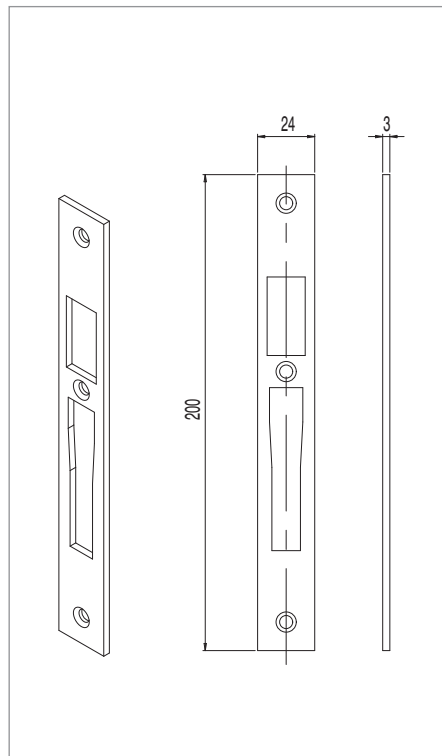

GIESSE DOOR LOCKS

Counterplates

04630
Counterplate for multipoint door locks for Eurogroove

04860
"U" shaped striker for single locks

04859
Flat strike plate for single lock

04639
Flat strike plate for single lock

04863
Under faceplate spacer

GIESSE DOOR LOCKS

Cylinders

European full cylinders

CODE	COMMERCIAL DIMENSIONS	L	A	B
07680	31/31	62	31	31
07681	37/27	64	37	27
07682	35/35	70	35	35
07683	41/31	72	41	31
07684	41/41	82	41	41
07685	51/31	82	51	31
07687	61/31	92	61	31
07688	41/51	92	41	51
07689	91/31	122	91	31

European half cylinders

CODE	COMMERCIAL DIMENSIONS	L	A	B
07686	31/10	41	31	10

European full cylinders with thumbturn

CODE	COMMERCIAL DIMENSIONS	L	A	B
04633	41/51	92	41	51
04634	31/31	62	31	31
04636	61/31	92	61	31
04637	31/61	92	31	61

European half cylinders with thumbturn

CODE	COMMERCIAL DIMENSIONS	L	A	B
04635	31/10	41	31	10

European full cylinder with large thumbturn

CODE	COMMERCIAL DIMENSIONS	L	A	B
04647	31/61	92	31	61

GIESSE **DOOR LOCKS**