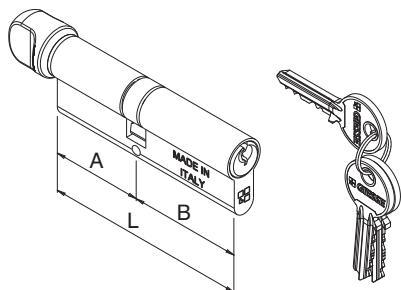

GIESSE DOOR LOCKS

Counterplates

04630
Counterplate for multipoint door locks for Eurogroove

04860
"U" shaped striker for single locks

04859
Flat strike plate for single lock

04639
Flat strike plate for single lock

04863
Under faceplate spacer

GIESSE DOOR LOCKS

Cylinders

European full cylinders

CODE	COMMERCIAL DIMENSIONS	L	A	B
07680	31/31	62	31	31
07681	37/27	64	37	27
07682	35/35	70	35	35
07683	41/31	72	41	31
07684	41/41	82	41	41
07685	51/31	82	51	31
07687	61/31	92	61	31
07688	41/51	92	41	51
07689	91/31	122	91	31

European half cylinders

CODE	COMMERCIAL DIMENSIONS	L	A	B
07686	31/10	41	31	10

European full cylinders with thumbturn

CODE	COMMERCIAL DIMENSIONS	L	A	B
04633	41/51	92	41	51
04634	31/31	62	31	31
04636	61/31	92	61	31
04637	31/61	92	31	61

European half cylinders with thumbturn

CODE	COMMERCIAL DIMENSIONS	L	A	B
04635	31/10	41	31	10

European full cylinder with large thumbturn

CODE	COMMERCIAL DIMENSIONS	L	A	B
04647	31/61	92	31	61

GIESSE **DOOR LOCKS**