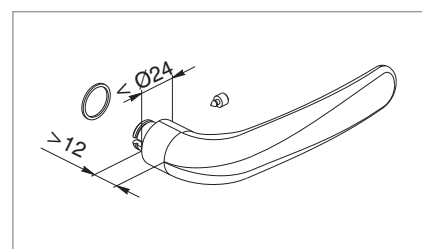

European half cylinders

CODE	COMMERCIAL DIMENSIONS	L	A	B
07686	31/10	41	31	10

European full cylinders with thumbturn

CODE	COMMERCIAL DIMENSIONS	L	A	B
04633	41/51	92	41	51
04634	31/31	62	31	31
04636	61/31	92	61	31
04637	31/61	92	31	61

European half cylinders with thumbturn

CODE	COMMERCIAL DIMENSIONS	L	A	B
04635	31/10	41	31	10

European full cylinder with large thumbturn

CODE	COMMERCIAL DIMENSIONS	L	A	B
04647	31/61	92	31	61

GIESSE **DOOR LOCKS**

Handles & Security Cover Handle Set

ALUMINIUM DOOR HANDLES

SECURITY COVER HANDLE SET

04133
Long cover handle

04210
Long cover handle w/o cylinder

COVER handle
(refer to Evo Design catalogue)

04130
COVER mechanism