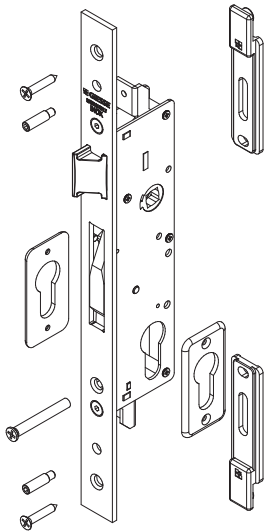

GIESSE LOCKS FOR ALUMINIUM DOORS

SINGLE DOOR LOCK WITH ROTATING LATCH AND TIPPING DEAD BOLT

Code	Backset	Frontplate
04613	mm 25	mm 22
04614	mm 30	mm 22
04615	mm 35	mm 22
04619	mm 25	mm 24
04620	mm 30	mm 24
04621	mm 35	mm 24

SINGLE DOOR LOCK WITH ADJUSTABLE ROLLER AND TIPPING DEAD BOLT

Code	Backset	Frontplate
04616	mm 25	mm 22
04617	mm 30	mm 22
04618	mm 35	mm 22
04622	mm 25	mm 24
04623	mm 30	mm 24
04624	mm 35	mm 24

GIESSE DOOR LOCKS

Multi Point Locks for Eurogroove

MULTI POINT LOCK FOR EUROGROOVE WITH ROTATING LATCH AND TIPPING DEAD BOLT

Code	Backset	Frontplate
04627	mm 30	mm 22
04628	mm 35	mm 22

Example of configuration

- 04627000 Multi Lock Backset 30mm
- 04628000 Multi Lock Backset 35mm
- 04031000K Burglar-proof device FUTURA
- 02188000K Adjustable terminal FUTURA
- 01348000K Top Striker for Terminal
- 02183000 Floor Threshold Bushing

GIESSE DOOR LOCKS

Multi Point Locks for Eurogroove with kit rods

Example of configuration

04642 Internal kit rods	04643 Adapters

Example of configuration

- 04627000 Multi Lock Backset 30mm
- 04628000 Multi Lock Backset 35mm
- 04642000 Internal kit rods
- 04643000 Adapters
- 01325000 Bolt rod striker
- 02159000 Floor Threshold Bushing