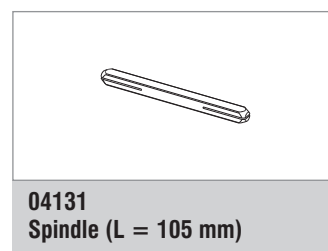

European half cylinders

CODE	COMMERCIAL DIMENSIONS	L	A	B
07686	31/10	41	31	10

European full cylinders with thumbturn

CODE	COMMERCIAL DIMENSIONS	L	A	B
04633	41/51	92	41	51
04634	31/31	62	31	31
04636	61/31	92	61	31
04637	31/61	92	31	61

European half cylinders with thumbturn

CODE	COMMERCIAL DIMENSIONS	L	A	B
04635	31/10	41	31	10

European full cylinder with large thumbturn

CODE	COMMERCIAL DIMENSIONS	L	A	B
04647	31/61	92	31	61

GIESSE **DOOR LOCKS**

Handles & Security Cover Handle Set

ALUMINIUM DOOR HANDLES

SECURITY COVER HANDLE SET

04133
Long cover handle

04210
Long cover handle w/o cylinder

COVER handle
(refer to Evo Design catalogue)

04130
COVER mechanism