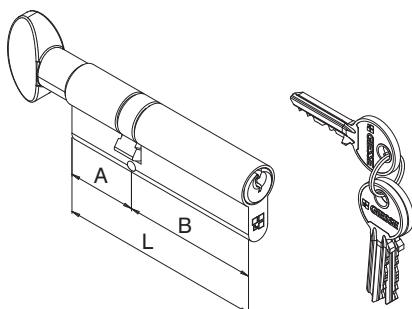

European half cylinders

CODE	COMMERCIAL DIMENSIONS	L	A	B
07686	31/10	41	31	10

European full cylinders with thumbturn

CODE	COMMERCIAL DIMENSIONS	L	A	B
04633	41/51	92	41	51
04634	31/31	62	31	31
04636	61/31	92	61	31
04637	31/61	92	31	61

European half cylinders with thumbturn

CODE	COMMERCIAL DIMENSIONS	L	A	B
04635	31/10	41	31	10

European full cylinder with large thumbturn

CODE	COMMERCIAL DIMENSIONS	L	A	B
04647	31/61	92	31	61

GIESSE **DOOR LOCKS**