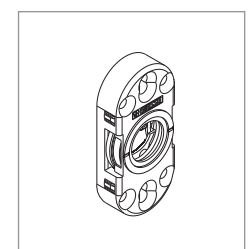

Multi Point Locks for Eurogroove

MULTI POINT LOCK FOR EUROGROOVE WITH ROTATING LATCH AND TIPPING DEAD BOLT

Code	Backset	Frontplate
04627	mm 30	mm 22
04628	mm 35	mm 22

Example of configuration

- 04627000 Multi Lock Backset 30mm
- 04628000 Multi Lock Backset 35mm
- 04031000K Burglar-proof device FUTURA
- 02188000K Adjustable terminal FUTURA
- 01348000K Top Striker for Terminal
- 02183000 Floor Threshold Bushing

European half cylinders

CODE	COMMERCIAL DIMENSIONS	L	A	B
07686	31/10	41	31	10

European full cylinders with thumbturn

CODE	COMMERCIAL DIMENSIONS	L	A	B
04633	41/51	92	41	51
04634	31/31	62	31	31
04636	61/31	92	61	31
04637	31/61	92	31	61

European half cylinders with thumbturn

CODE	COMMERCIAL DIMENSIONS	L	A	B
04635	31/10	41	31	10

European full cylinder with large thumbturn

CODE	COMMERCIAL DIMENSIONS	L	A	B
04647	31/61	92	31	61

GIESSE **DOOR LOCKS**

Handles & Security Cover Handle Set

ALUMINIUM DOOR HANDLES

SECURITY COVER HANDLE SET

04133
Long cover handle

04210
Long cover handle w/o cylinder

COVER handle
(refer to Evo Design catalogue)

04130
COVER mechanism