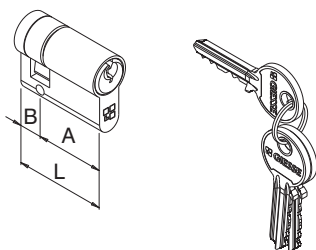

04863
Under faceplate spacer

GIESSE DOOR LOCKS

Cylinders

European full cylinders

CODE	COMMERCIAL DIMENSIONS	L	A	B
07680	31/31	62	31	31
07681	37/27	64	37	27
07682	35/35	70	35	35
07683	41/31	72	41	31
07684	41/41	82	41	41
07685	51/31	82	51	31
07687	61/31	92	61	31
07688	41/51	92	41	51
07689	91/31	122	91	31

European half cylinders

CODE	COMMERCIAL DIMENSIONS	L	A	B
07686	31/10	41	31	10

European full cylinders with thumbturn

CODE	COMMERCIAL DIMENSIONS	L	A	B
04633	41/51	92	41	51
04634	31/31	62	31	31
04636	61/31	92	61	31
04637	31/61	92	31	61

European half cylinders with thumbturn

CODE	COMMERCIAL DIMENSIONS	L	A	B
04635	31/10	41	31	10

European full cylinder with large thumbturn

CODE	COMMERCIAL DIMENSIONS	L	A	B
04647	31/61	92	31	61

GIESSE **DOOR LOCKS**