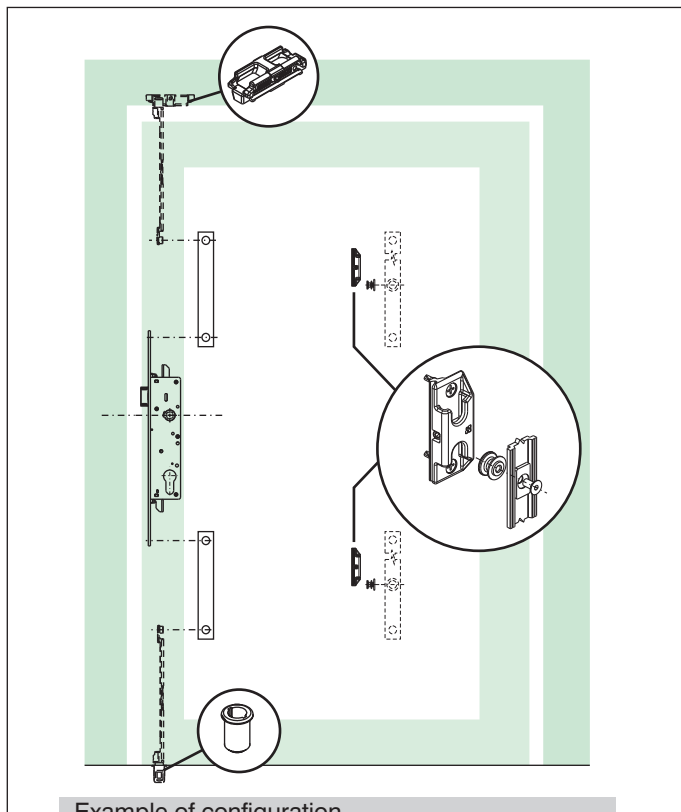

GIESSE LOCKS FOR ALUMINIUM DOORS

SINGLE DOOR LOCK WITH ROTATING LATCH AND TIPPING DEAD BOLT

Code	Backset	Frontplate
04613	mm 25	mm 22
04614	mm 30	mm 22
04615	mm 35	mm 22
04619	mm 25	mm 24
04620	mm 30	mm 24
04621	mm 35	mm 24

SINGLE DOOR LOCK WITH ADJUSTABLE ROLLER AND TIPPING DEAD BOLT

Code	Backset	Frontplate
04616	mm 25	mm 22
04617	mm 30	mm 22
04618	mm 35	mm 22
04622	mm 25	mm 24
04623	mm 30	mm 24
04624	mm 35	mm 24

GIESSE DOOR LOCKS

Multi Point Locks for Eurogroove

MULTI POINT LOCK FOR EUROGROOVE WITH ROTATING LATCH AND TIPPING DEAD BOLT

Code	Backset	Frontplate
04627	mm 30	mm 22
04628	mm 35	mm 22

Example of configuration

- 04627000 Multi Lock Backset 30mm
- 04628000 Multi Lock Backset 35mm
- 04031000K Burglar-proof device FUTURA
- 02188000K Adjustable terminal FUTURA
- 01348000K Top Striker for Terminal
- 02183000 Floor Threshold Bushing

European half cylinders

CODE	COMMERCIAL DIMENSIONS	L	A	B
07686	31/10	41	31	10

European full cylinders with thumbturn

CODE	COMMERCIAL DIMENSIONS	L	A	B
04633	41/51	92	41	51
04634	31/31	62	31	31
04636	61/31	92	61	31
04637	31/61	92	31	61