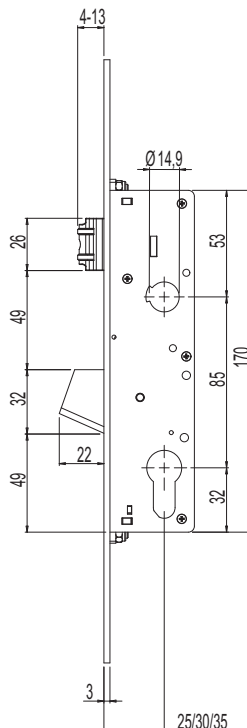

GIESSE LOCKS FOR ALUMINIUM DOORS

SINGLE DOOR LOCK WITH ROTATING LATCH AND TIPPING DEAD BOLT

Code	Backset	Frontplate
04613	mm 25	mm 22
04614	mm 30	mm 22
04615	mm 35	mm 22
04619	mm 25	mm 24
04620	mm 30	mm 24
04621	mm 35	mm 24

SINGLE DOOR LOCK WITH ADJUSTABLE ROLLER AND TIPPING DEAD BOLT

Code	Backset	Frontplate
04616	mm 25	mm 22
04617	mm 30	mm 22
04618	mm 35	mm 22
04622	mm 25	mm 24
04623	mm 30	mm 24
04624	mm 35	mm 24

GIESSE DOOR LOCKS

European half cylinders

CODE	COMMERCIAL DIMENSIONS	L	A	B
07686	31/10	41	31	10

European full cylinders with thumbturn

CODE	COMMERCIAL DIMENSIONS	L	A	B
04633	41/51	92	41	51
04634	31/31	62	31	31
04636	61/31	92	61	31
04637	31/61	92	31	61

European half cylinders with thumbturn

CODE	COMMERCIAL DIMENSIONS	L	A	B
04635	31/10	41	31	10

European full cylinder with large thumbturn

CODE	COMMERCIAL DIMENSIONS	L	A	B
04647	31/61	92	31	61

GIESSE **DOOR LOCKS**