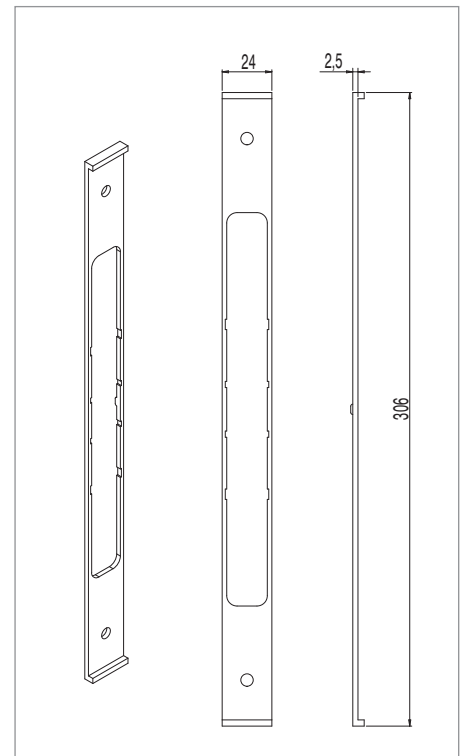

GIESSE DOOR LOCKS

Counterplates

04630
Counterplate for multipoint door locks for Eurogroove

04860
"U" shaped striker for single locks

04859
Flat strike plate for single lock

04639
Flat strike plate for single lock

04863
Under faceplate spacer

GIESSE DOOR LOCKS

Cylinders

European full cylinders

CODE	COMMERCIAL DIMENSIONS	L	A	B
07680	31/31	62	31	31
07681	37/27	64	37	27
07682	35/35	70	35	35
07683	41/31	72	41	31
07684	41/41	82	41	41
07685	51/31	82	51	31
07687	61/31	92	61	31
07688	41/51	92	41	51
07689	91/31	122	91	31

European half cylinders

CODE	COMMERCIAL DIMENSIONS	L	A	B
07686	31/10	41	31	10

European full cylinders with thumbturn

CODE	COMMERCIAL DIMENSIONS	L	A	B
04633	41/51	92	41	51
04634	31/31	62	31	31
04636	61/31	92	61	31
04637	31/61	92	31	61

European half cylinders with thumbturn

CODE	COMMERCIAL DIMENSIONS	L	A	B
04635	31/10	41	31	10

European full cylinder with large thumbturn

CODE	COMMERCIAL DIMENSIONS	L	A	B
04647	31/61	92	31	61

GIESSE **DOOR LOCKS**