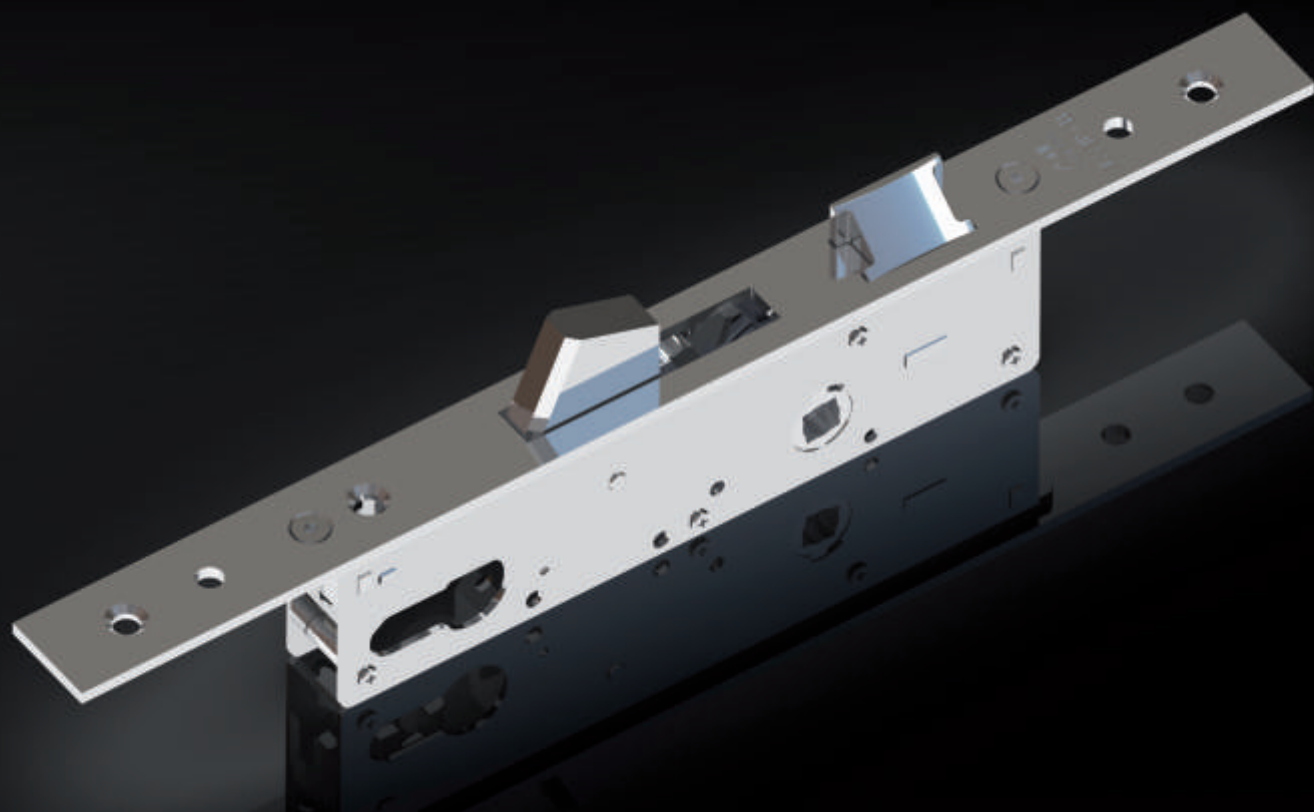

GIESSE LOCKS FOR ALUMINIUM DOORS

SINGLE DOOR LOCK WITH ROTATING LATCH AND TIPPING DEAD BOLT

Code	Backset	Frontplate
04613	mm 25	mm 22
04614	mm 30	mm 22
04615	mm 35	mm 22
04619	mm 25	mm 24
04620	mm 30	mm 24
04621	mm 35	mm 24

SINGLE DOOR LOCK WITH ADJUSTABLE ROLLER AND TIPPING DEAD BOLT

Code	Backset	Frontplate
04616	mm 25	mm 22
04617	mm 30	mm 22
04618	mm 35	mm 22
04622	mm 25	mm 24
04623	mm 30	mm 24
04624	mm 35	mm 24

GIESSE DOOR LOCKS

Multi Point Locks for Eurogroove

MULTI POINT LOCK FOR EUROGROOVE WITH ROTATING LATCH AND TIPPING DEAD BOLT

Code	Backset	Frontplate
04627	mm 30	mm 22
04628	mm 35	mm 22

Example of configuration

- 04627000 Multi Lock Backset 30mm
- 04628000 Multi Lock Backset 35mm
- 04031000K Burglar-proof device FUTURA
- 02188000K Adjustable terminal FUTURA
- 01348000K Top Striker for Terminal
- 02183000 Floor Threshold Bushing

GIESSE DOOR LOCKS

Counterplates

04630
Counterplate for multipoint door locks for Eurogroove

04860
"U" shaped striker for single locks

04859
Flat strike plate for single lock

04639
Flat strike plate for single lock