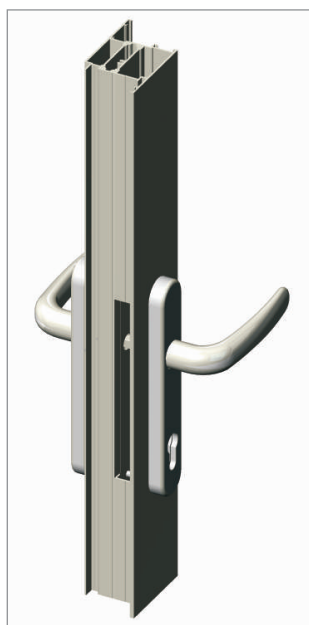

GIESSE LOCKS FOR ALUMINIUM DOORS

SINGLE DOOR LOCK WITH ROTATING LATCH AND TIPPING DEAD BOLT

Code	Backset	Frontplate
04613	mm 25	mm 22
04614	mm 30	mm 22
04615	mm 35	mm 22
04619	mm 25	mm 24
04620	mm 30	mm 24
04621	mm 35	mm 24

European half cylinders

CODE	COMMERCIAL DIMENSIONS	L	A	B
07686	31/10	41	31	10

European full cylinders with thumbturn

CODE	COMMERCIAL DIMENSIONS	L	A	B
04633	41/51	92	41	51
04634	31/31	62	31	31
04636	61/31	92	61	31
04637	31/61	92	31	61

European half cylinders with thumbturn

CODE	COMMERCIAL DIMENSIONS	L	A	B
04635	31/10	41	31	10

European full cylinder with large thumbturn

CODE	COMMERCIAL DIMENSIONS	L	A	B
04647	31/61	92	31	61

GIESSE **DOOR LOCKS**

Handles & Security Cover Handle Set

ALUMINIUM DOOR HANDLES

SECURITY COVER HANDLE SET

04133
Long cover handle

04210
Long cover handle w/o cylinder

COVER handle
(refer to Evo Design catalogue)

04130
COVER mechanism