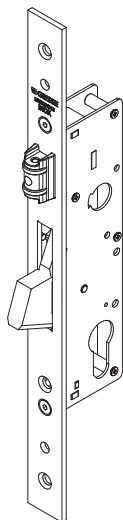

GIESSE LOCKS FOR ALUMINIUM DOORS

SINGLE DOOR LOCK WITH ROTATING LATCH AND TIPPING DEAD BOLT

Code	Backset	Frontplate
04613	mm 25	mm 22
04614	mm 30	mm 22
04615	mm 35	mm 22
04619	mm 25	mm 24
04620	mm 30	mm 24
04621	mm 35	mm 24

SINGLE DOOR LOCK WITH ADJUSTABLE ROLLER AND TIPPING DEAD BOLT

Code	Backset	Frontplate
04616	mm 25	mm 22
04617	mm 30	mm 22
04618	mm 35	mm 22
04622	mm 25	mm 24
04623	mm 30	mm 24
04624	mm 35	mm 24

GIESSE DOOR LOCKS

Multi Point Locks for Eurogroove

MULTI POINT LOCK FOR EUROGROOVE WITH ROTATING LATCH AND TIPPING DEAD BOLT

Code	Backset	Frontplate
04627	mm 30	mm 22
04628	mm 35	mm 22

Example of configuration

- 04627000 Multi Lock Backset 30mm
- 04628000 Multi Lock Backset 35mm
- 04031000K Burglar-proof device FUTURA
- 02188000K Adjustable terminal FUTURA
- 01348000K Top Striker for Terminal
- 02183000 Floor Threshold Bushing

European half cylinders

CODE	COMMERCIAL DIMENSIONS	L	A	B
07686	31/10	41	31	10

European full cylinders with thumbturn

CODE	COMMERCIAL DIMENSIONS	L	A	B
04633	41/51	92	41	51
04634	31/31	62	31	31
04636	61/31	92	61	31
04637	31/61	92	31	61