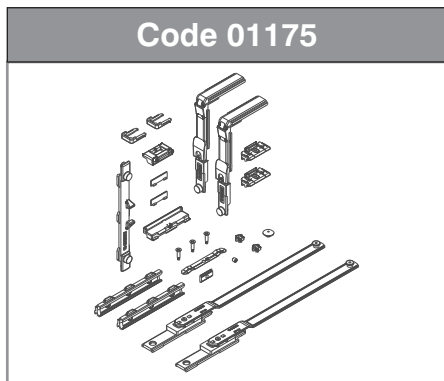

# Horizontal application (01175)

**Secure horizontal sash mechanism 01175**

- 2 arms
- 1 drive rod
- 1 incorrect movement safety striker
- 2 corner drives
- 2 closing strikers
- 1 lifter striker

**Prima Key Capture cremone 01149**

**Hinges**  
 00600X Bridge 2  
 00120U Flash  
 00535N Flash XL  
 00598N Flash XXL

## Configurations

01347	①	x 1	
04777	②	x 2	
		x 4 (L>1200)	

U0209000/02-2010