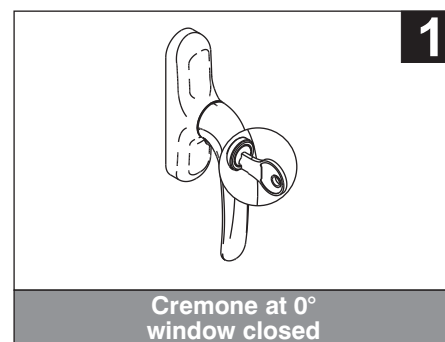

The security sash kit allows limited sash opening (from 130 to 260 mm depending on arm adjustment) with cremone at 90°, and full opening with cremone turned 180°. Using Prima Key cremones it is possible to inhibit

## Prima Key Capture cremone

This key-operated cremone enables the handle to be blocked at 90° (for partial opening only) and, only if necessary, rotation to 180°.

When the handle is set to 180°, however, the key cannot be extracted, so that the window can

be fully opened only when the key is inserted.

In other words, the key can only be extracted when the cremone is at 90°, which allows the window to be closed or opened to the secure open position only.