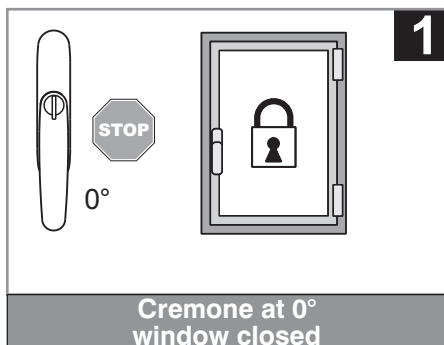

Giesse Security window

Giesse presents its new European groove standard compliant security window with **controlled sash opening (i.e., limited or total, key-operated).**

The ideal solution for schools, hospitals and public buildings.

The security sash kit allows limited sash opening (from 130 to 260 mm depending on arm adjustment) with cremone at 90°, and full opening with cremone turned 180°. Using Prima Key cremones it is possible to inhibit

full opening of the sash, maintaining only security opening, and allows full opening only by authorised persons who have the key. There are three opening modes: