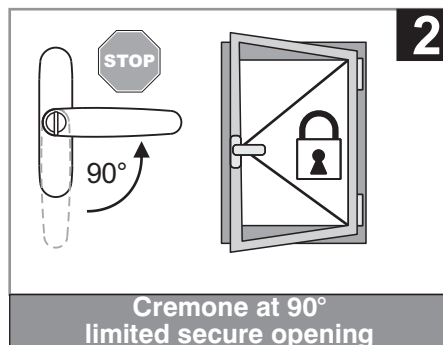

Giesse Security window

Giesse presents its new European groove standard compliant security window with **controlled sash opening (i.e., limited or total, key-operated).**

The ideal solution for schools, hospitals and public buildings.

The security sash kit allows limited sash opening (from 130 to 260 mm depending on arm adjustment) with cremone at 90°, and full opening with cremone turned 180°. Using Prima Key cremones it is possible to inhibit

full opening of the sash, maintaining only security opening, and allows full opening only by authorised persons who have the key. There are three opening modes: