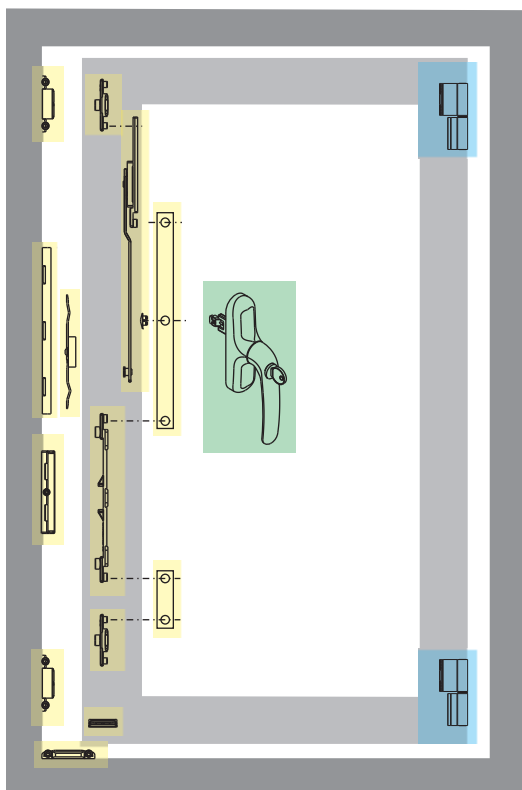

Vertical application (01174)

Secure vertical sash mechanism 01174

- 1 arm
- 1 drive rod
- 1 incorrect movement safety striker
- 1 sash support cap
- 1 lifter striker
- 2 fixed pawls
- 2 closing strikers

Prima Key Capture cremone 01149

1. ### Hinges
2. 00600X Bridge 2
   - 00120U Flash
   - 00535N Flash XL
   - 00598N Flash XXL

Configurations