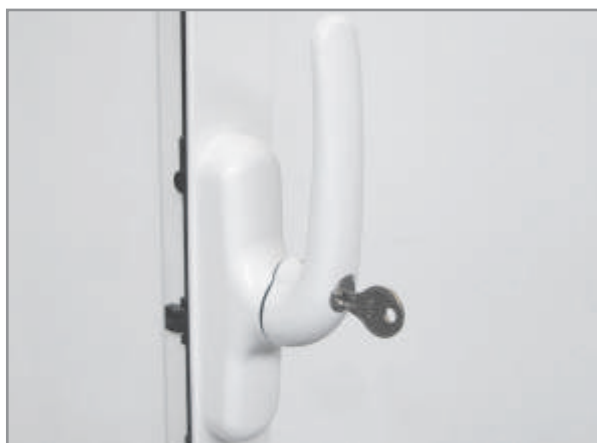

## GIESSE **SECURITY WINDOW**

The new European groove standard compliant security window with controlled opening, ideal for schools hospitals and public buildings.

# Giesse Security window

Giesse presents its new European groove standard compliant security window with **controlled sash opening (i.e., limited or total, key-operated).**

**The ideal solution for schools, hospitals and public buildings.**

## Prima Key Capture cremone

This key-operated cremone enables the handle to be blocked at 90° (for partial opening only) and, only if necessary, rotation to 180°.

When the handle is set to 180°, however, the key cannot be extracted, so that the window can

be fully opened only when the key is inserted.

In other words, the key can only be extracted when the cremone is at 90°, which allows the window to be closed or opened to the secure open position only.