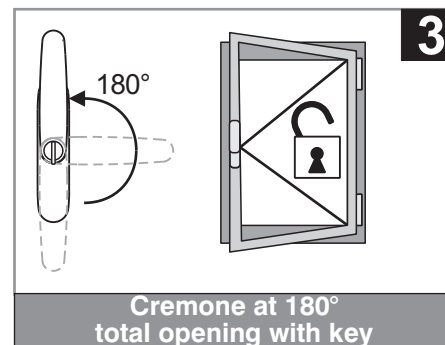

## GIESSE **SECURITY WINDOW**

The new European groove standard compliant security window with controlled opening, ideal for schools hospitals and public buildings.

# Giesse Security window

Giesse presents its new European groove standard compliant security window with **controlled sash opening (i.e., limited or total, key-operated).**

**The ideal solution for schools, hospitals and public buildings.**

The security sash kit allows limited sash opening (from 130 to 260 mm depending on arm adjustment) with cremone at 90°, and full opening with cremone turned 180°. Using Prima Key cremones it is possible to inhibit

## Prima Key Capture cremone

This key-operated cremone enables the handle to be blocked at 90° (for partial opening only) and, only if necessary, rotation to 180°.

When the handle is set to 180°, however, the key cannot be extracted, so that the window can