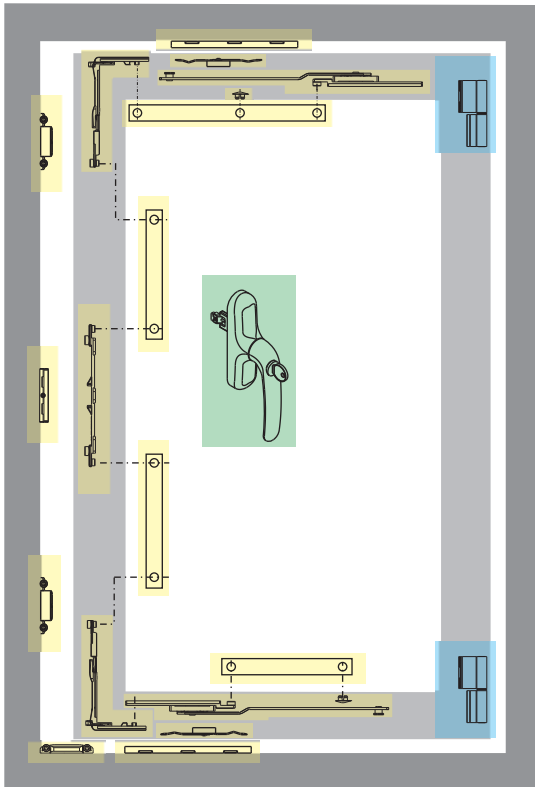

Horizontal application (01175)

Secure horizontal sash mechanism 01175

- 2 arms
- 1 drive rod
- 1 incorrect movement safety striker
- 2 corner drives
- 2 closing strikers
- 1 lifter striker

Prima Key Capture cremone 01149

Hinges
00600X Bridge 2
00120U Flash
00535N Flash XL
00598N Flash XXL

Configurations