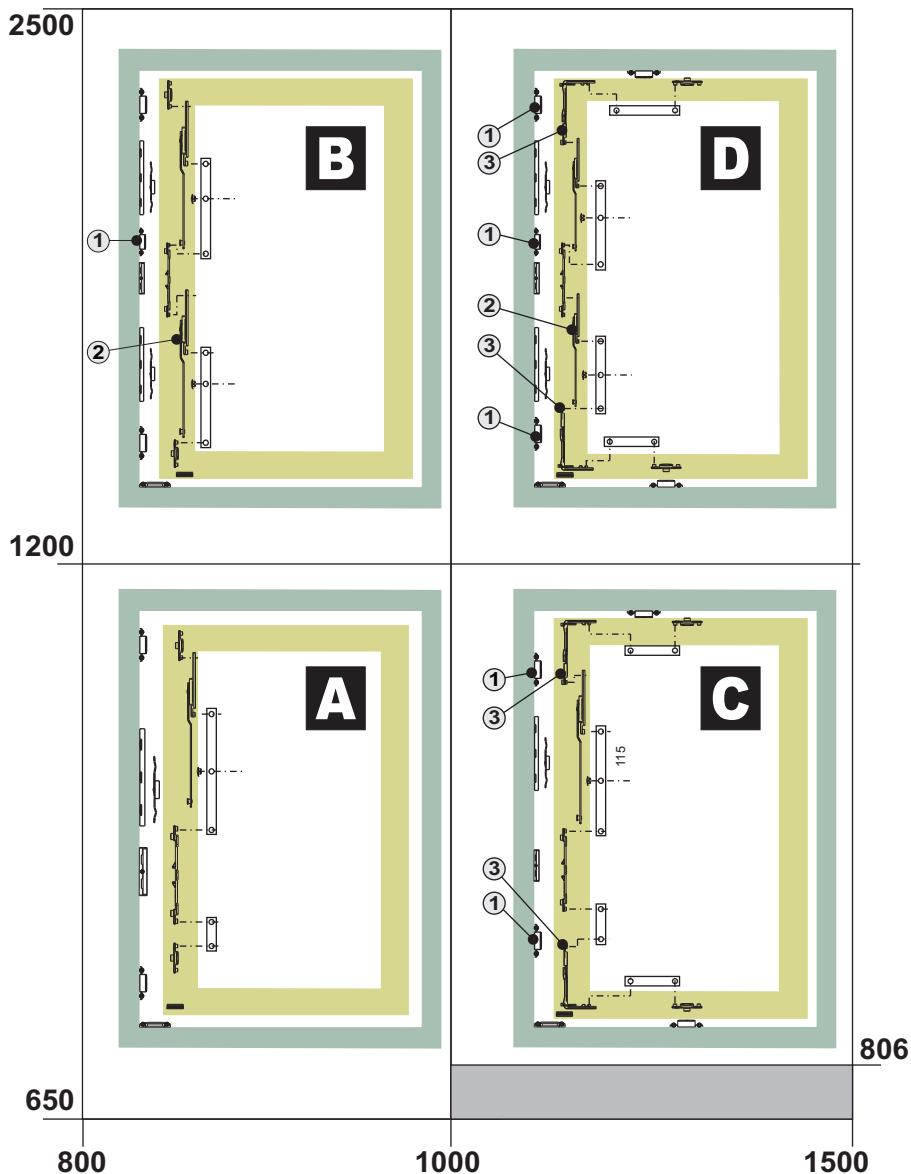

01347	①	
04301V	②	
04019	③