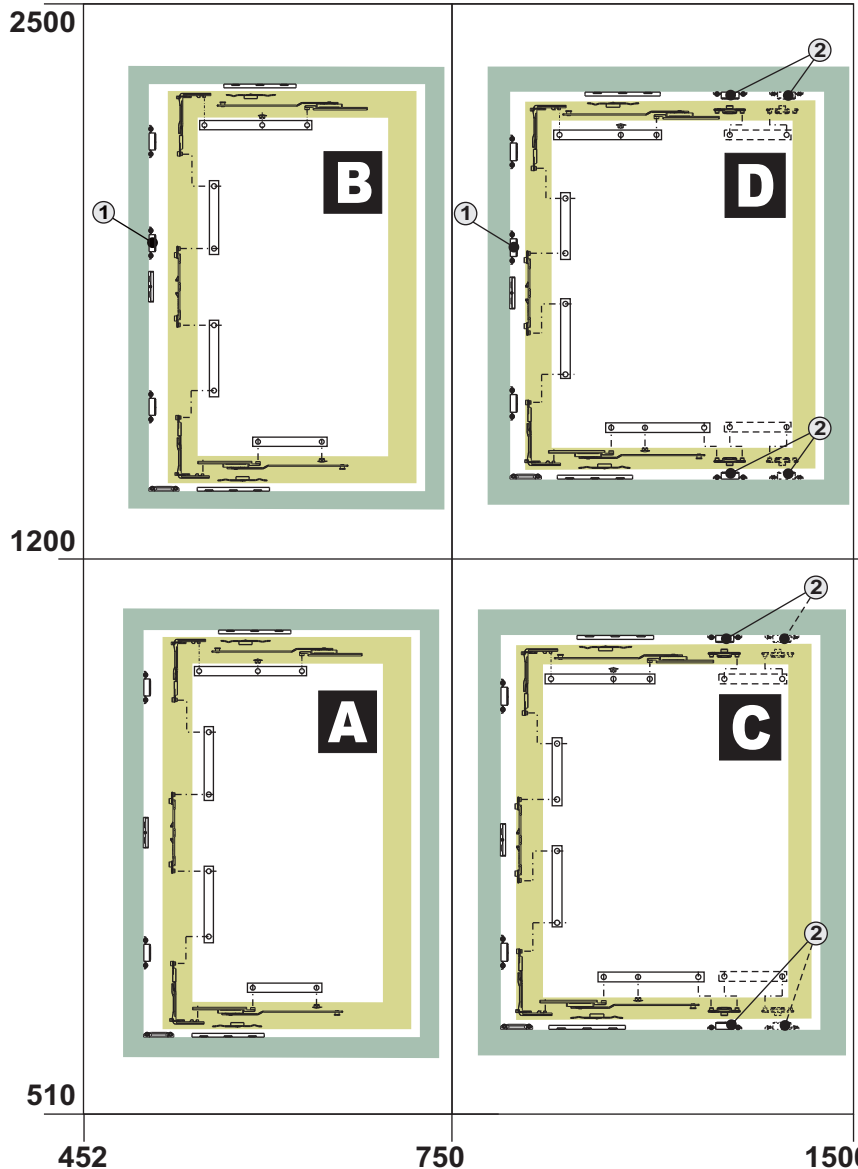

# Horizontal application (01175)

**Secure horizontal sash mechanism 01175**

- 2 arms
- 1 drive rod
- 1 incorrect movement safety striker
- 2 corner drives
- 2 closing strikers
- 1 lifter striker

**Prima Key Capture cremone 01149**

**Hinges**  
 00600X Bridge 2  
 00120U Flash  
 00535N Flash XL  
 00598N Flash XXL

## Configurations

01347	①	x 1	
04777	②	x 2	
		x 4 (L>1200)	

U0209000/02-2010